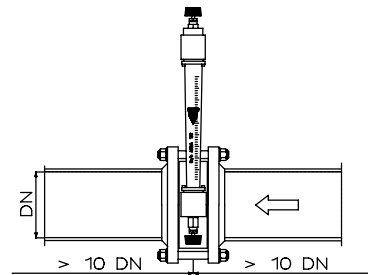

Indirect reading flowmeters type SW

Line mounting examples