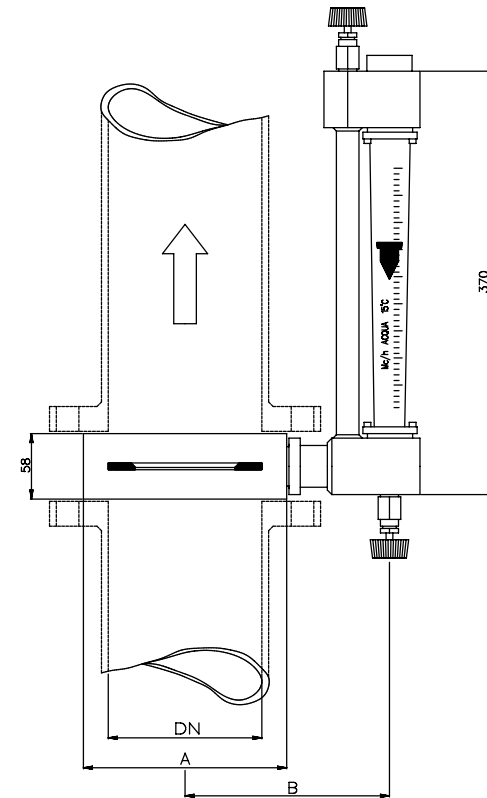

Indirect reading flowmeters type SW

Line mounting examples