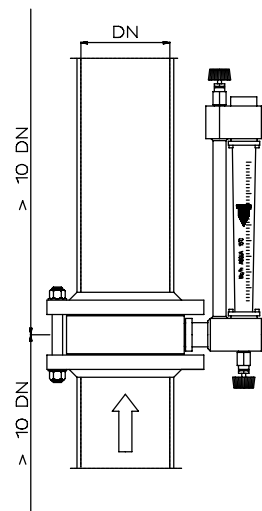

Indirect reading flowmeters type SW

Line mounting examples