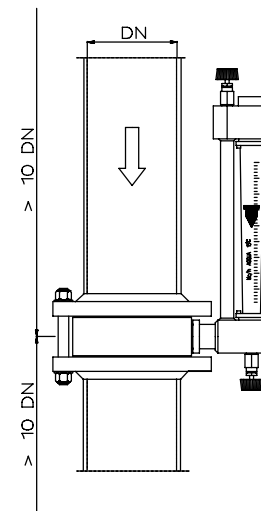

Indirect reading flowmeters type SW

Line mounting examples