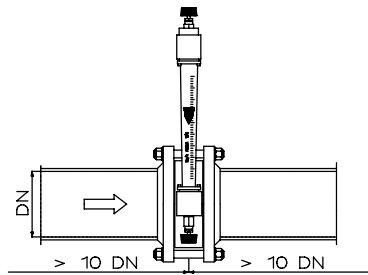

Indirect reading flowmeters type SW

Line mounting examples