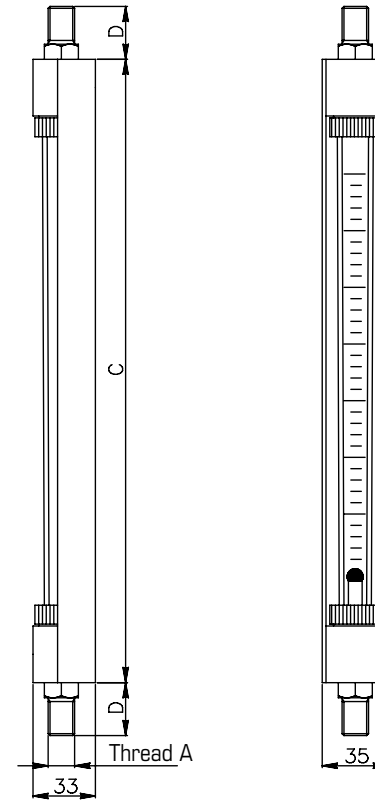

## Direct reading flowmeters type LB

Square connections

Axial connections