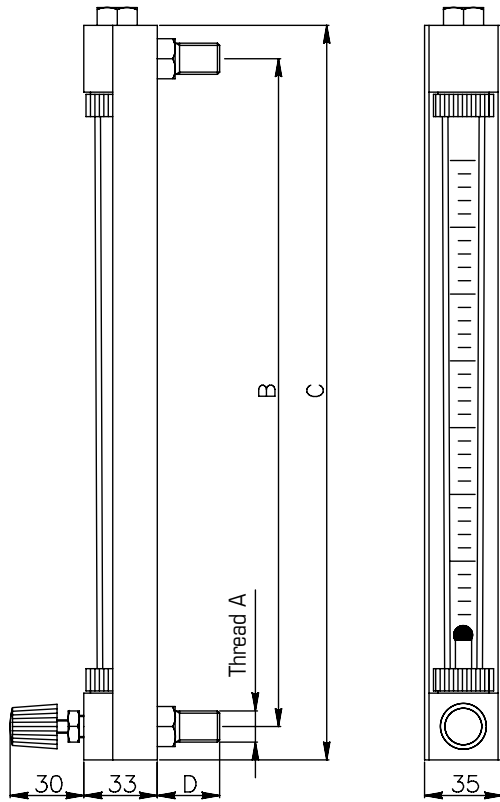

## Direct reading flowmeters type LB

Square connections

Axial connections